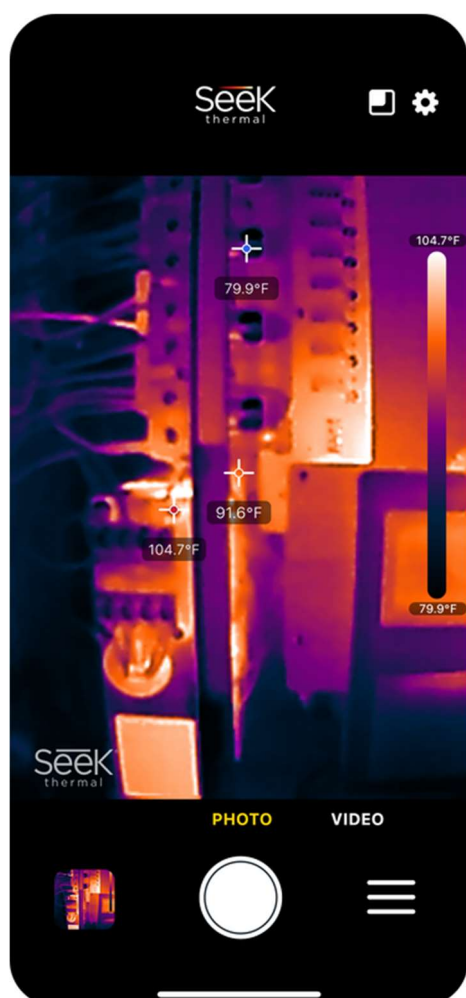

Seek Nano Quick Start Guide

Welcome to the official Seek Thermal Nano App! Let's take a few minutes to quickly walk through the basics of the App and learn how to use your thermal camera.

Launching the App

Install the Seek Nano App from the Apple or Google Play Store onto your smart device.

Apple App Store

Google Play Store

Once installed open the App or simply plug in your Seek Nano.

Note: The Seek Nano camera will NOT work with the old 'Seek Thermal' App. Also, without a Seek Nano camera the Nano App will only show 'Plug In Camera' animation screen

App Features

App Features will appear on the main page of the app screen once a Seek Nano is attached.

Settings

Camera Preferences and Customer Resources

PiP

Picture and Picture of the daylight camera on the smart device

Color Palettes

Choose between seven color palettes to colorize the thermal image

Spot

Displays the temperature in the center of the image

High - Low

Displays the minimum and maximum temperatures in the scene