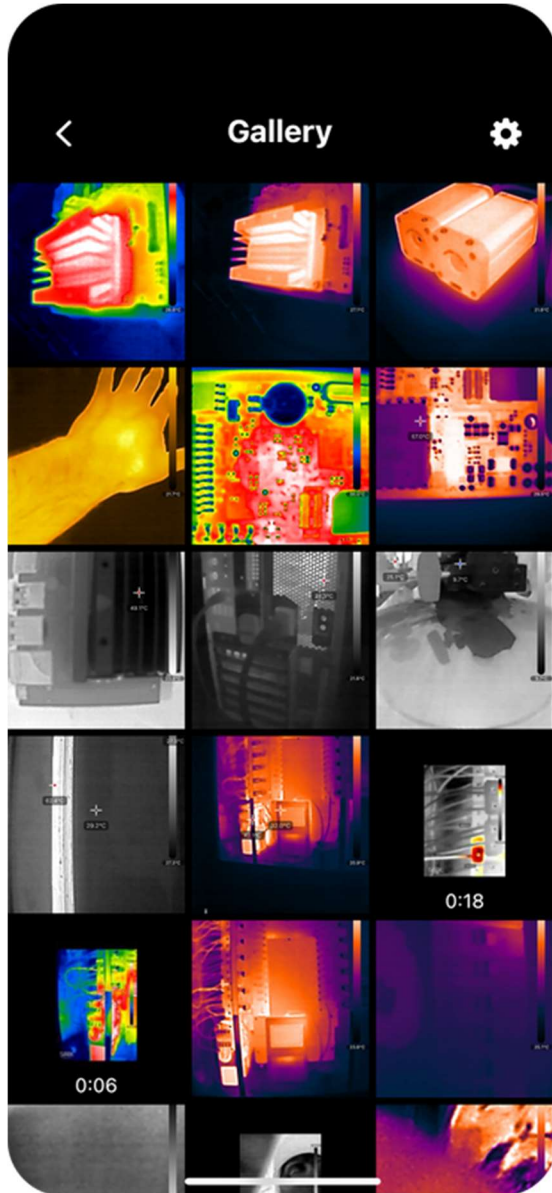

Media Gallery

View captured photos and play video recordings. Click on an image or video to bring it up in the gallery for playback or to share an image or video.

Share

Send or share an image or video stored within the Media Gallery