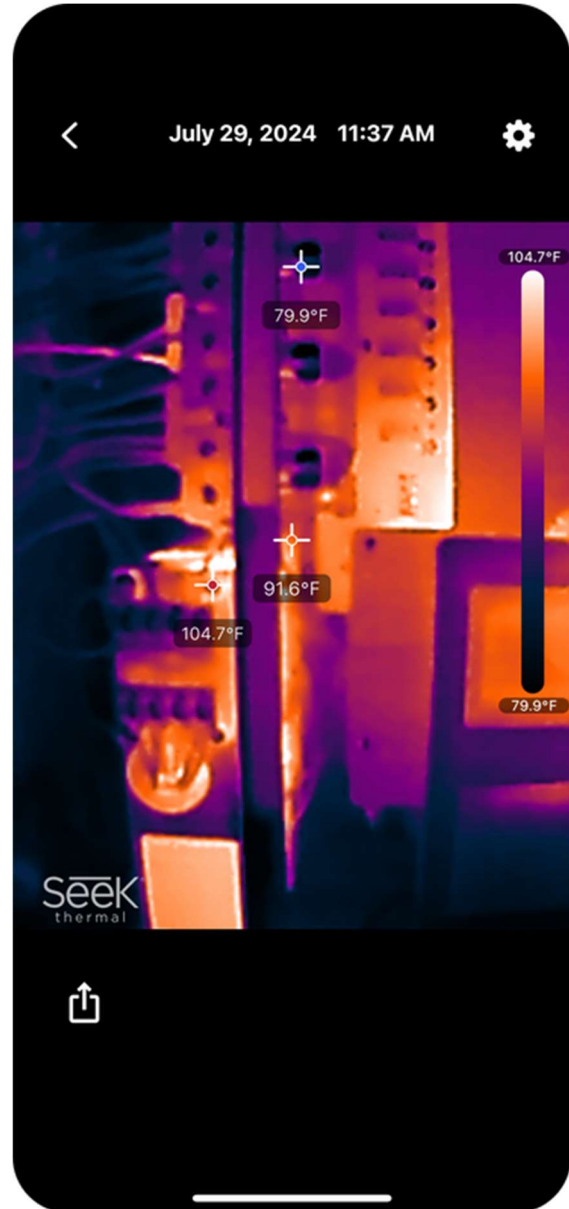

Media Gallery

View captured photos and play video recordings. Click on an image or video to bring it up in the gallery for playback or to share an image or video.

Share

Send or share an image or video stored within the Media Gallery