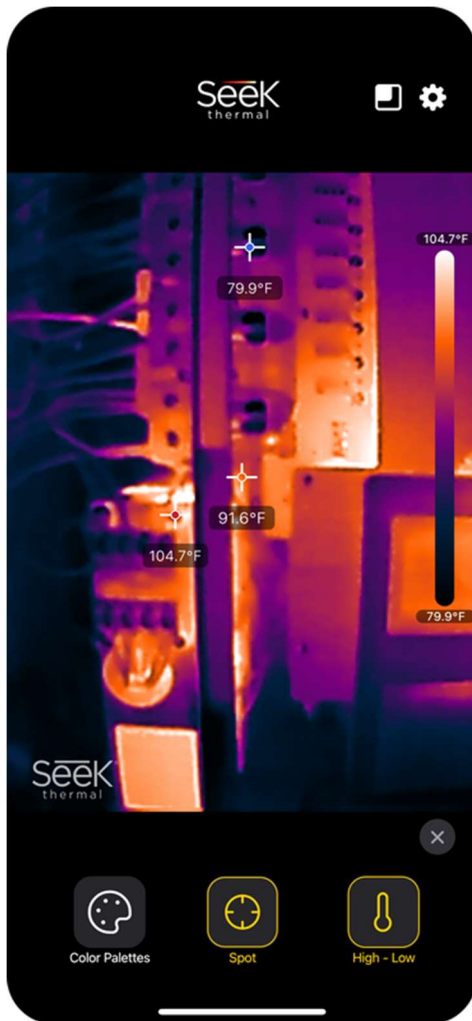

App Features

App Features will appear on the main page of the app screen once a Seek Nano is attached.

Settings

Camera Preferences and Customer Resources

PiP

Picture and Picture of the daylight camera on the smart device

Gallery

Opens the Seek Nano Media Gallery

Media Capture

Take photos, start and stop video recordings

Camera Tools

Change Color Palettes, add a center Spot, and display High - Low spots

Camera Tools

Change Color Palettes, add a center Spot, and display High - Low spots

Color Palettes

Choose between seven color palettes to colorize the thermal image

Spot

Displays the temperature in the center of the image

High - Low

Displays the minimum and maximum temperatures in the scene

Settings

Select user and camera preferences, temperature units, display state of the color bar, and displaying the Seek Thermal watermark. Use the About section to learn more about the Seek Nano camera, Seek Nano App, and Seek Thermal.