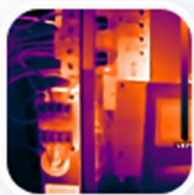

PiP

Picture and Picture of the daylight camera on the smart device

Gallery

Opens the Seek Nano Media Gallery