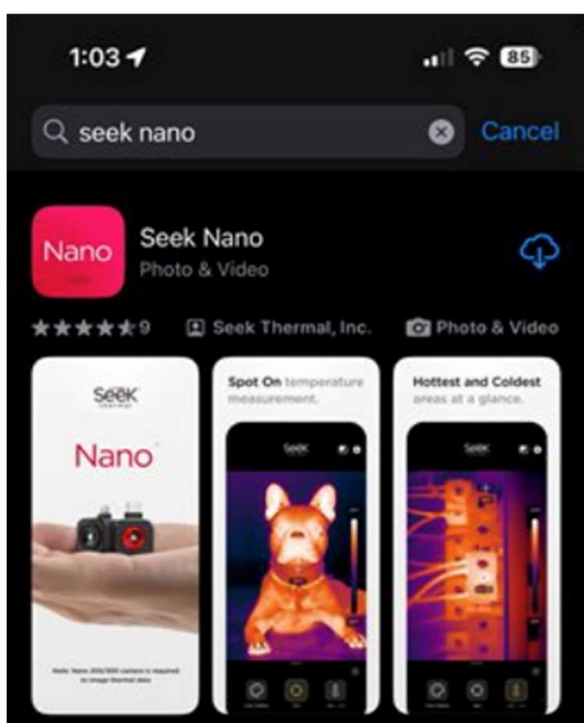

Seek Nano Quick Start Guide

English	2
Deutsch	7
Français	12
Italiano	17
Español	22
Portugués	27
Polski	32
Čeština	37
Slovenský	42
Magyar	47
Romanesc	52
Nederlands	57
Danish	
Swedish	
Finnish	
Norwegian	
Russian	

Seek Nano Quick Start Guide

Welcome to the official Seek Thermal Nano App! Let's take a few minutes to quickly walk through the basics of the App and learn how to use your thermal camera.

Launching the App

Install the Seek Nano App from the Apple or Google Play Store onto your smart device.

Apple App Store

Google Play Store

Once installed open the App or simply plug in your Seek Nano.

Note: The Seek Nano camera will NOT work with the old 'Seek Thermal' App. Also, without a Seek Nano camera the Nano App will only show 'Plug In Camera' animation screen